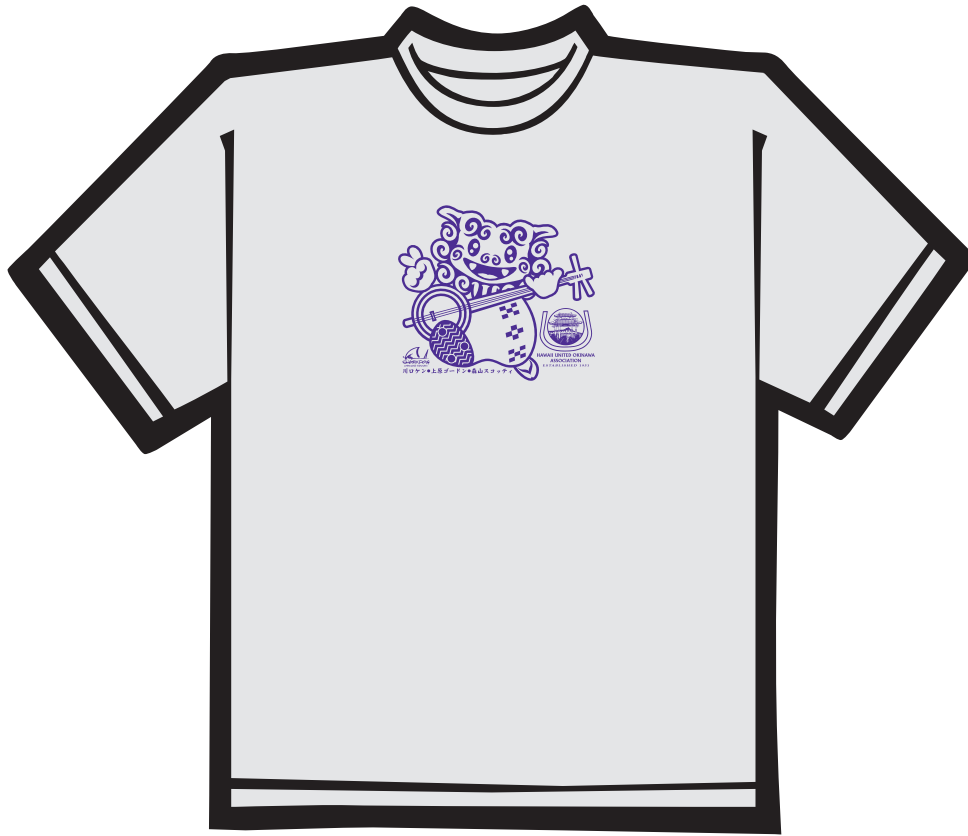

Single Shisa T-Shirt Design

SIZES:

Adult sizes; SM, MED, LGE, XL.

Kids sizes; 12 MONTHS, TODDLER 2, XS, SM, MD.

PRINTING:

T-Shirts; FRONT - Single Shisa.

Ladies Tees; FRONT - Single shisa, Ladies Tank Tops; FRONT - Single Shisa.

COLORS:

T-Shirts; Ash, Black, Navy, Purple, Char-Heather.

Ladies Tees; Black, Navy, Purple, Lavender.

Ladies Tank Tops; Black, Navy, Heather.

Kids Tees; Ash, Black, Purple, Char-Heather (12 MONTHS; Assorted Colors, TODDLER 2; Assorted Colors, limited quantities).