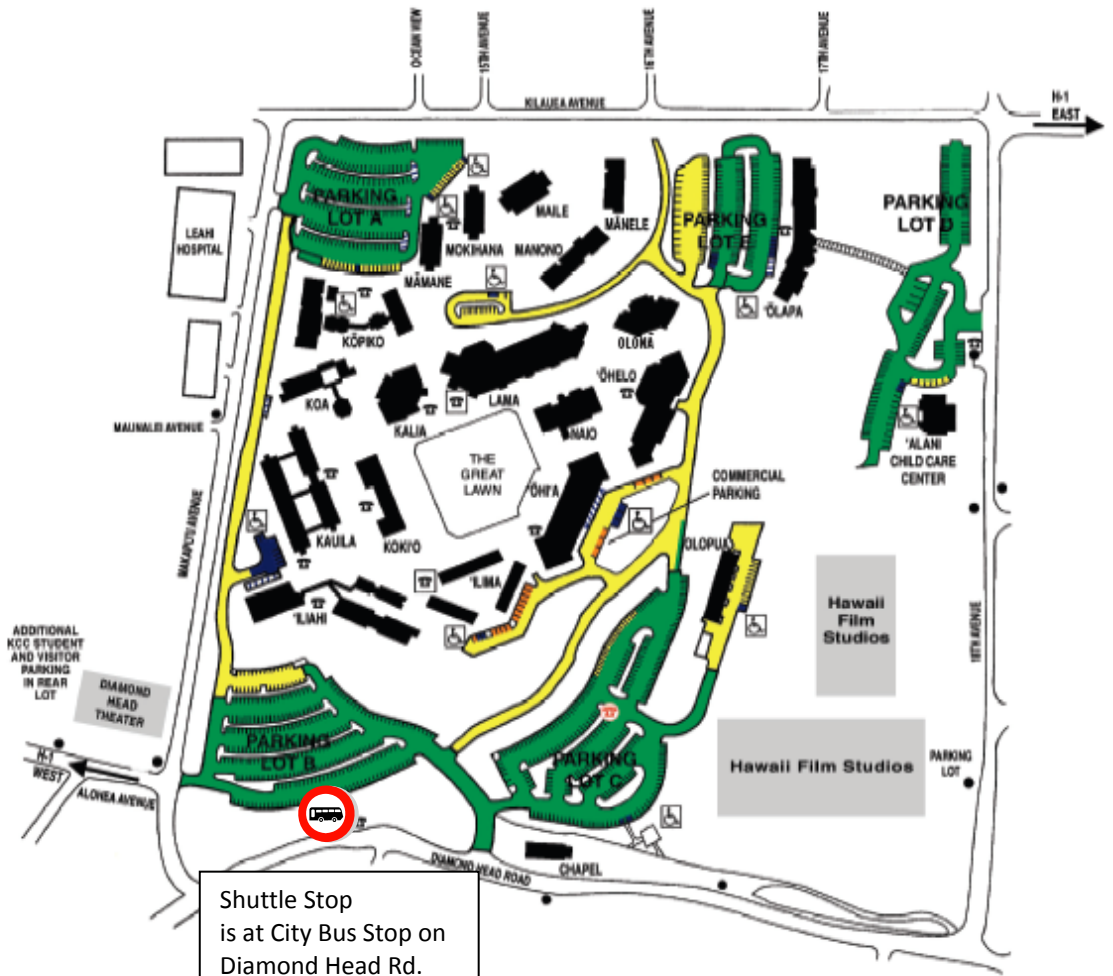

# Kapi'olani Community College

Shuttle Stop  
is at City Bus Stop on  
Diamond Head Rd.